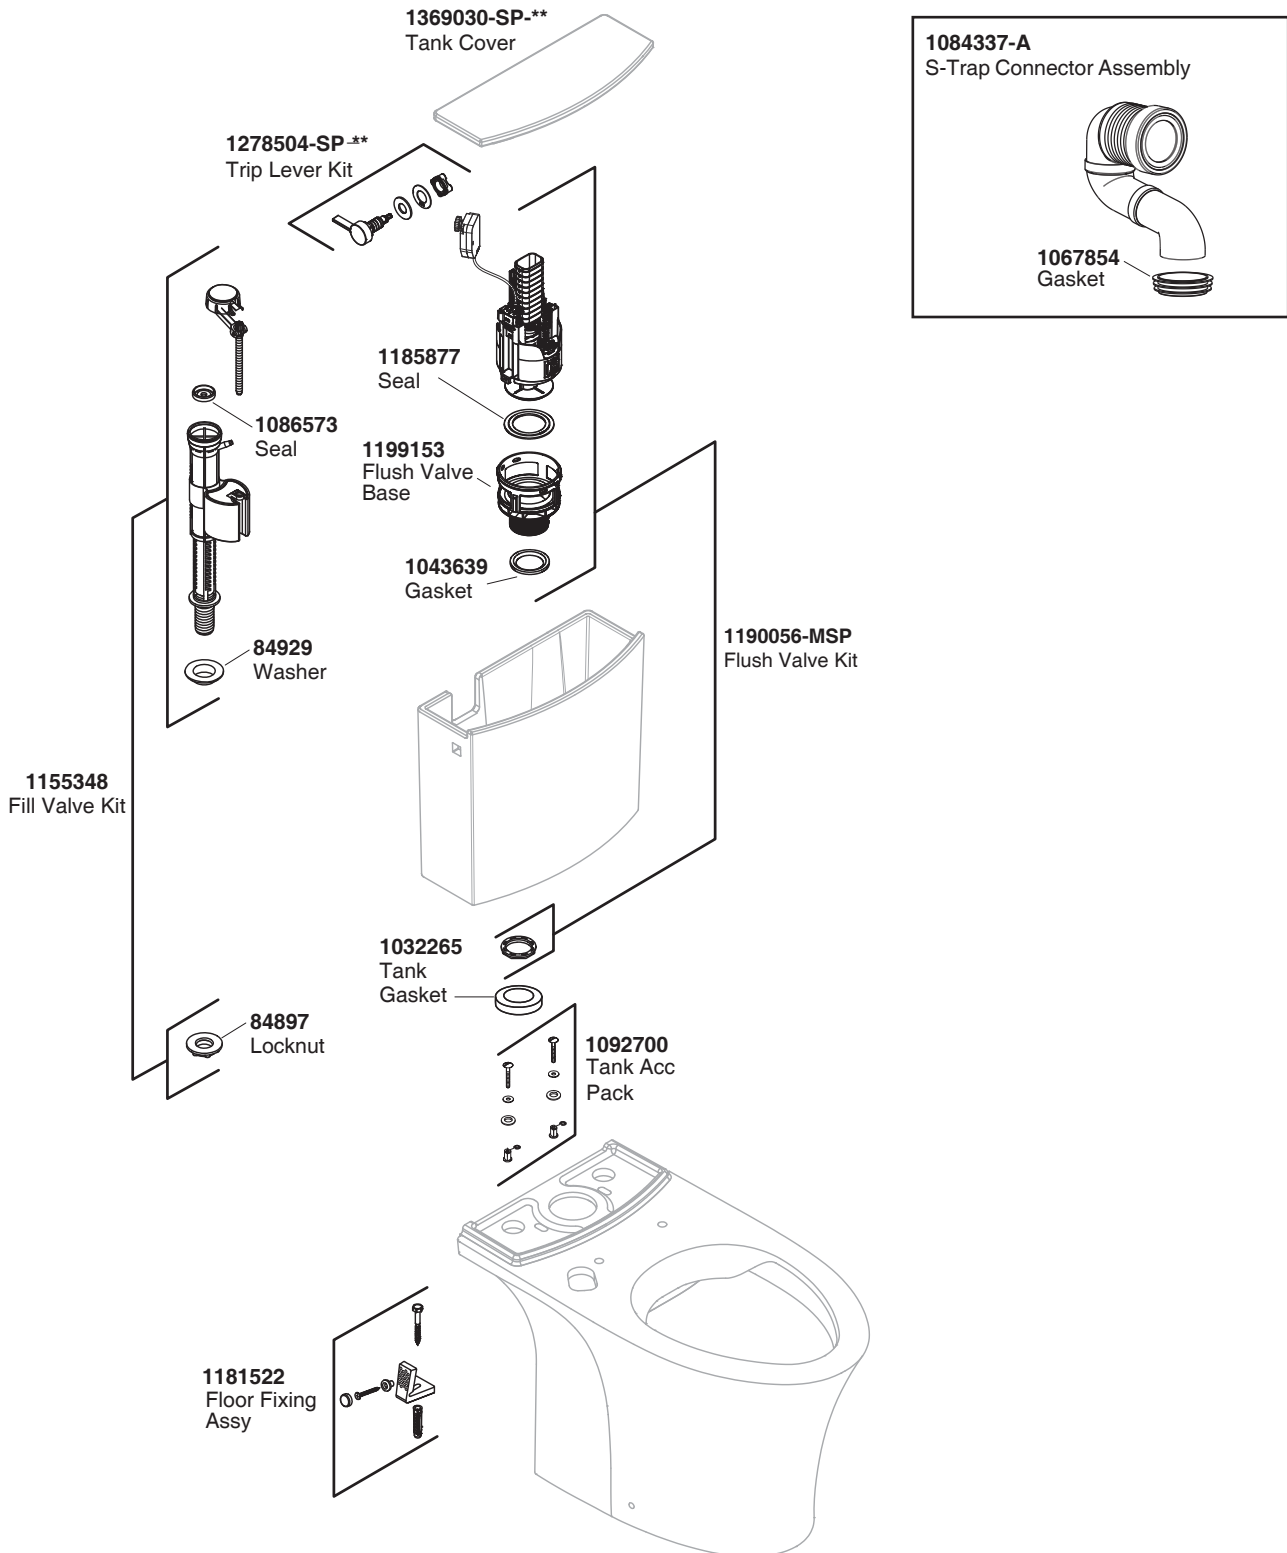

Model Toilet	Bowl	Tank	Connector
K-31193K-HC-**	K-31189K-HC-**	K-23643K-**	1084337-A

**Finish/color code must be specified when ordering.